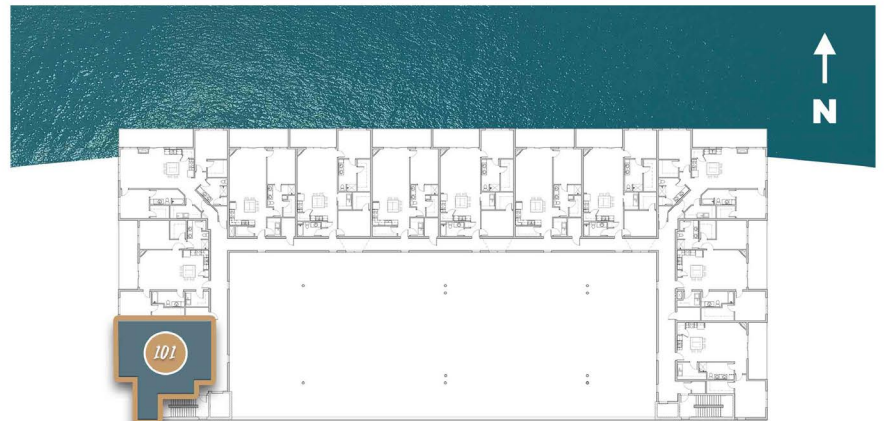

THE CURRENT

OF THE FOX

Kimberly

1 BDRM | 1 BATH | 959 SQ FT

OASIS BUILDING - NIGHTFALL

Enter this uniquely designed unit and be consumed by the stunning wall of glass with awe-dropping views of the river, featuring a luxurious corner fireplace in this gorgeous one-bedroom apartment. A grand living space sits in the middle of a massive private balcony on top of the

bathroom access. The bathroom is incredibly expansive with a double vanity, linen closet and plenty of room to offer a shower with a bench seat. A full-size washer and dryer are located inside a spacious walk-in laundry room with additional room for hanging. Ten-foot high volume ceilings and natural looking hardwood-style floors add warmth and beauty throughout the entirety of the space.