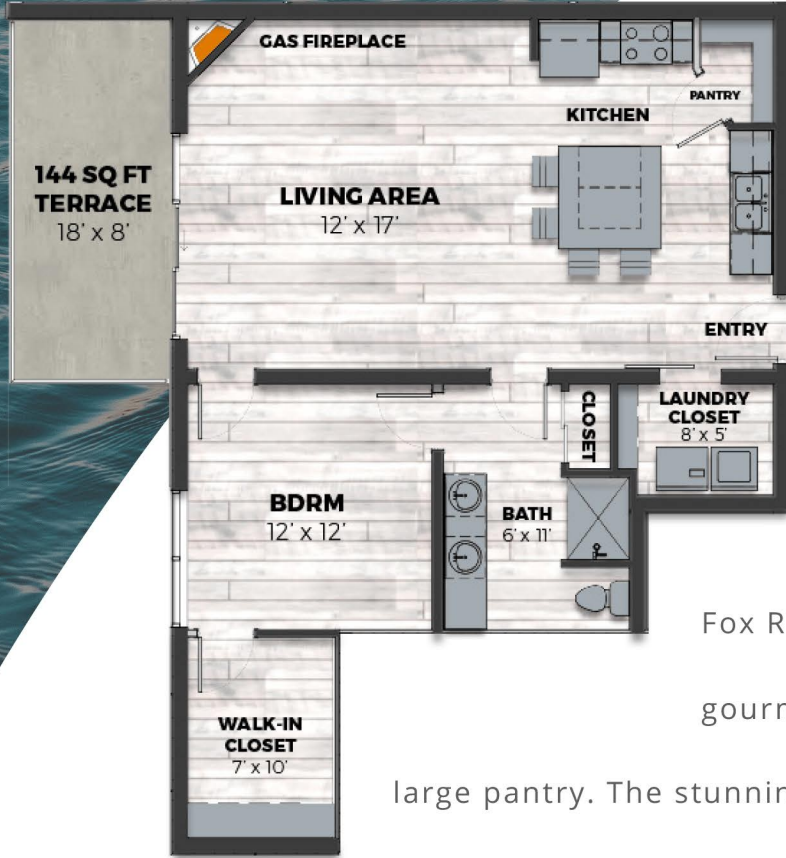

THE CURRENT

OF THE FOX

Kimberly

1 BDRM | 1 BATH | 959 SQ FT

OASIS BUILDING - NIGHTFALL

Enter this uniquely designed unit and be consumed by the stunning wall of glass with awe-dropping views of the river, featuring a luxurious corner fireplace in this gorgeous one-bedroom apartment. A grand living space sits in the middle of a massive private balcony on top of the

Fox River, boasting beautiful sunset views, and a gourmet kitchen with a granite eat-at island and large pantry. The stunning views continue into the private master suite

with full-glass paneled windows, a huge walk-in closet and convenient

bathroom access. The bathroom is incredibly expansive with a double vanity, linen closet and plenty of room to offer a shower with a bench seat. A full-size washer and dryer are located inside a spacious walk-in laundry room with additional room for hanging. Ten-foot high volume ceilings and natural looking hardwood-style floors add warmth and beauty throughout the entirety of the space.